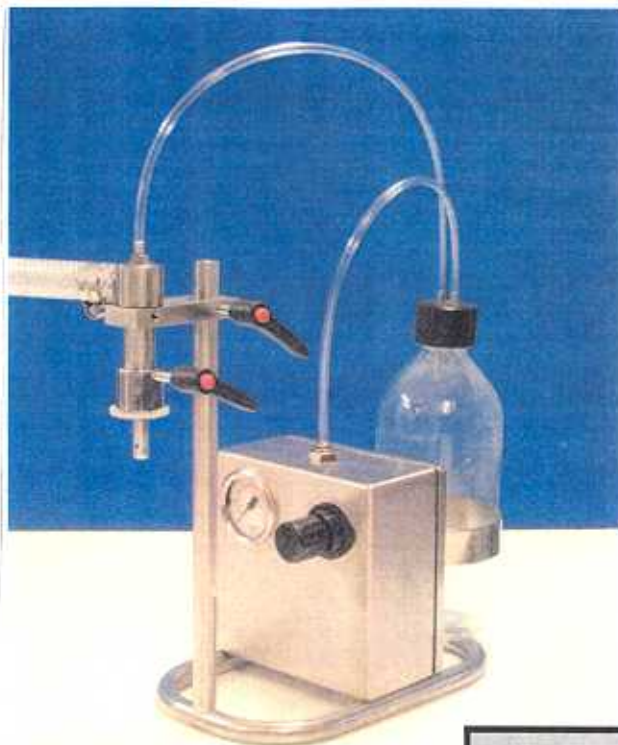

## Adelphi Level Filler

Wander-nozzle

- For filling free-flowing liquids including oils into glass and other rigid containers.
- Semi-automatic.
- Supplied complete with standpipe with non-return valve.
- Suitable for fills up to 1 litre.
- Cost-effective.
- Achieves constant visual level filling in irregularly shaped containers.
- Flameproof.
- Compact, portable, simple, low maintenance.
- Output up to 30 per minute.
- Optional wander-nozzle available.